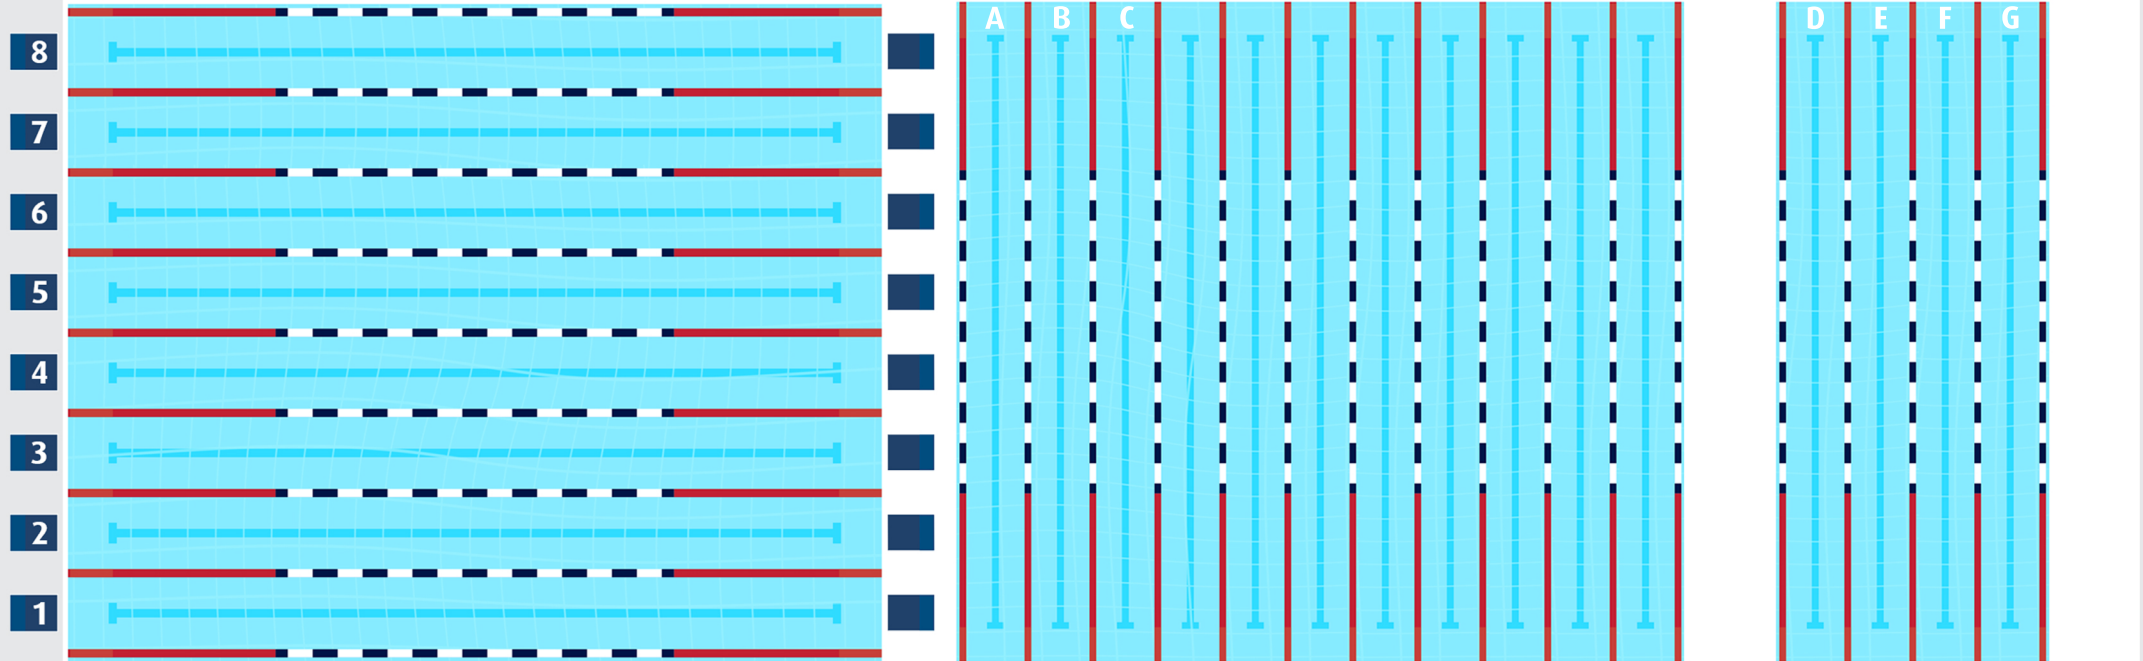

START END ▶

CLOSED DECK SPACE - OFFICIALS ONLY

■ ■ ■ 1 2 3 4 5 6 7 8 ◀ START END

◀ START END

Tiger

GABRIELLE
ROSE TIGER
CLASSIC

READY
ROOM

S
W
I
M
M
E
R
S
O
N
L
Y
B
L
E
A
C
H
E
R
S

WEST POOL

MIDDLE POOL

WARM-UP

ONLY SWIMMERS, COACHES, OFFICIALS & VOLUNTEERS ALLOWED ON THE POOL DECK

UPSTAIRS STANDS SEATING & VIEWING

POOL DECK
ENTRANCE

NO SITTING IN THE HALLWAYS

MIKE ROSE AQUATIC CENTER
DICK FADGEN POOL