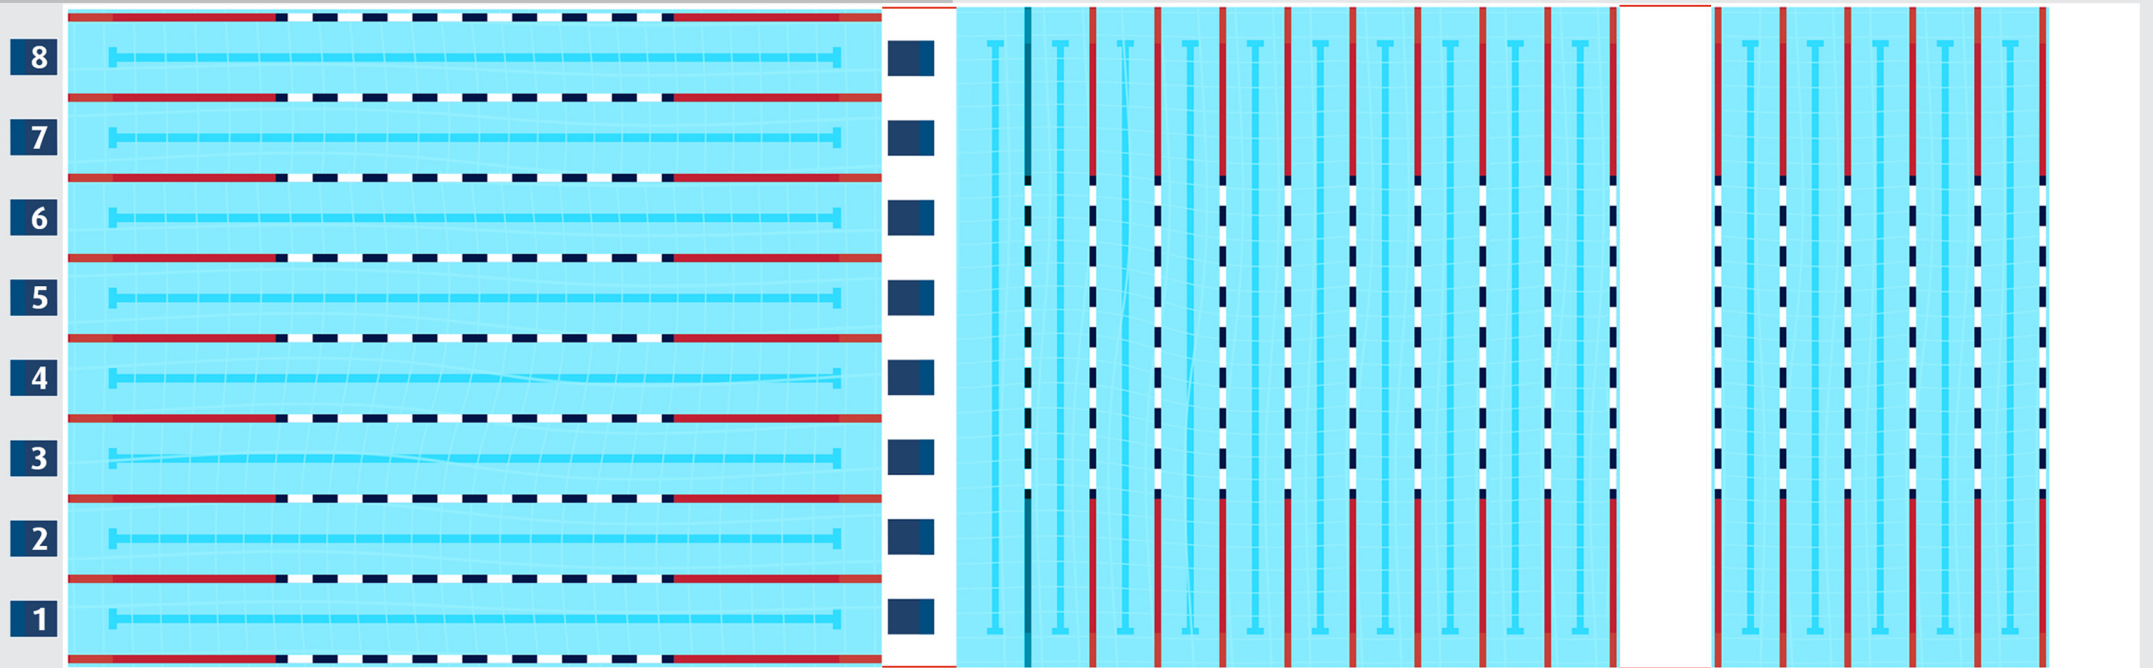

CLOSED DECK SPACE - OFFICIALS ONLY

1 2 3 4 5 6 7 8

START END

START END

SWIMMERS ONLY BLEACHERS

READY ROOM

WEST POOL

MIDDLE POOL

POOL DECK ENTRANCE

POOL DECK ENTRANCE END OF HALLWAY

HALLWAYS TO PUBLIC RESTROOMS

ATHLETE LOCKER ROOMS

Memphis Tiger SWIMMING

DICK FADGEN POOL

GABRIELLE ROSE TIGER CLASSIC

TEAM AREA GYM